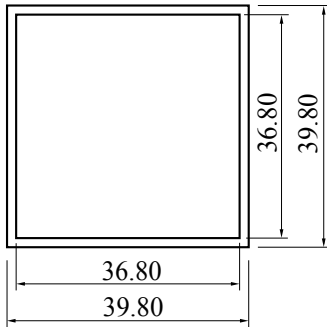

LBB34

CODE D

CODE K

=GREEN
 =ORANGE