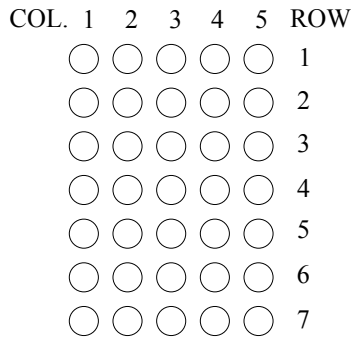

LB03572

CODE J

▶ = ORANGE ◀ = GREEN

CODE G

▶ = ORANGE ◀ = GREEN