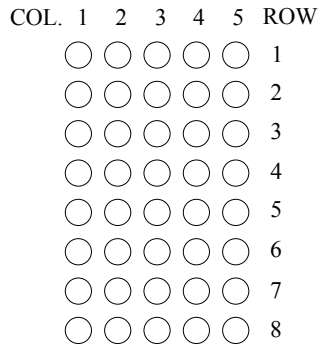

LB03581

CODE K

CODE H

▷ = GREEN

▶ = ORANGE