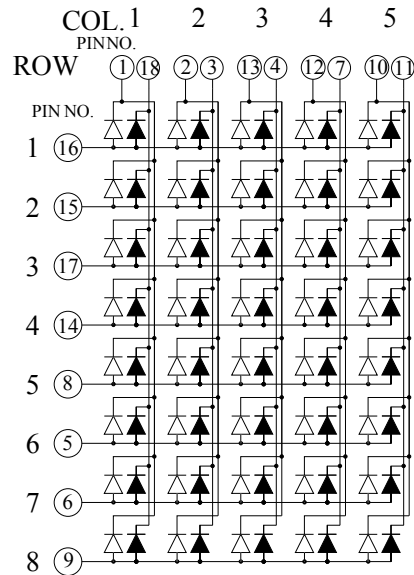

LB03581

CODE K

CODE H

▷ = GREEN

▶ = ORANGE