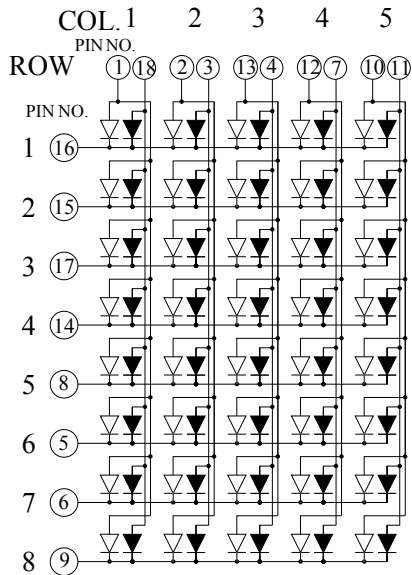

LB03581

CODE K

CODE H

▷ = GREEN

▶ = ORANGE