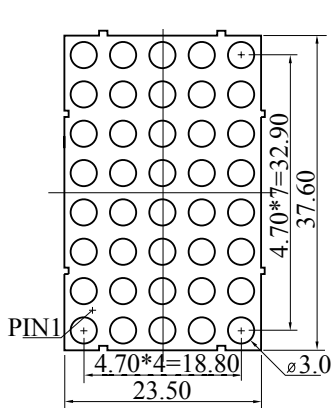

LB03581

CODE K

CODE H

▷ = GREEN

▶ = ORANGE