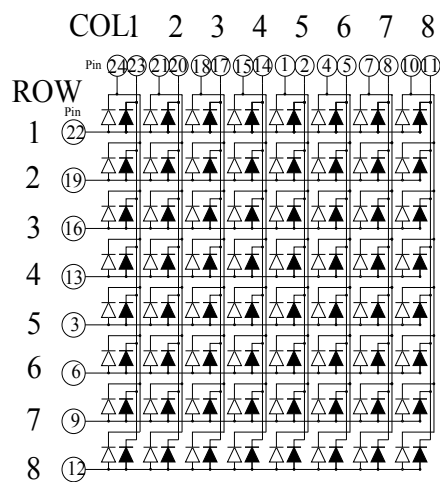

## LB03881

### CODE K

▶ = ORANGE ◀ = GREEN

### CODE H

▶ = ORANGE ◀ = GREEN