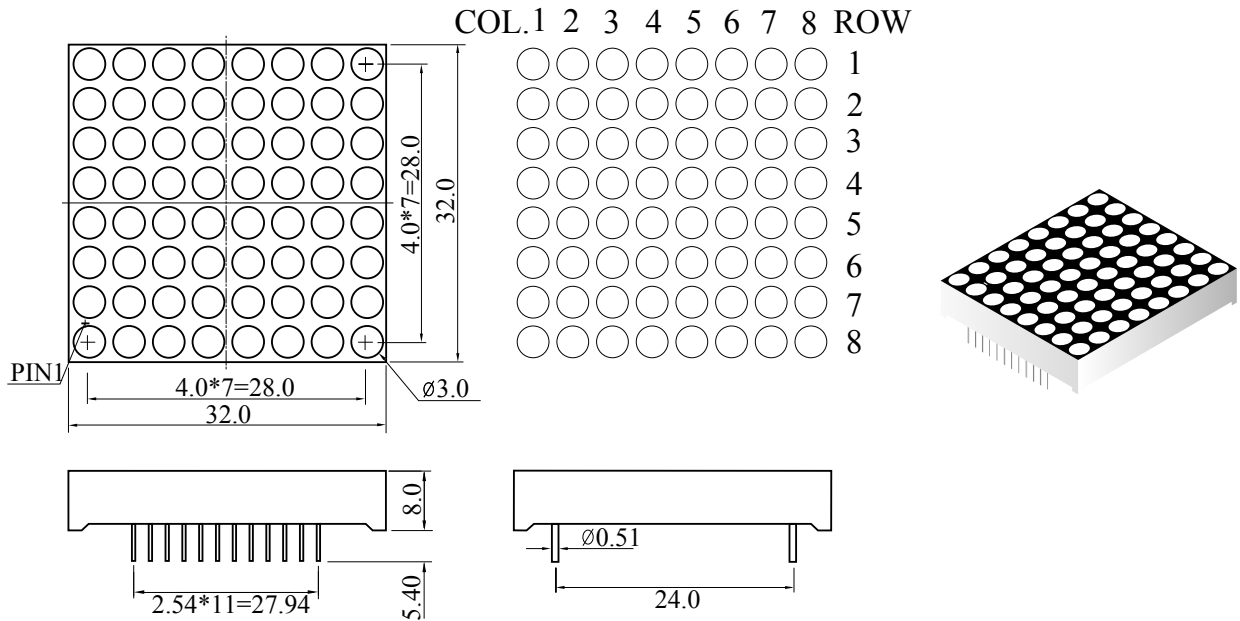

## LB03881

### CODE K

▶ = ORANGE ◀ = GREEN

### CODE H

▶ = ORANGE ◀ = GREEN