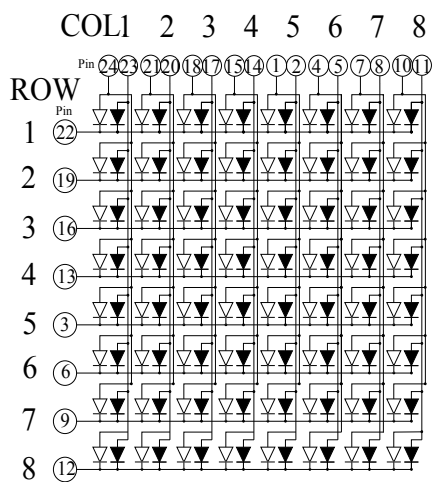

## LB03881

### CODE K

▶ = ORANGE ◀ = GREEN

### CODE H

▶ = ORANGE ◀ = GREEN