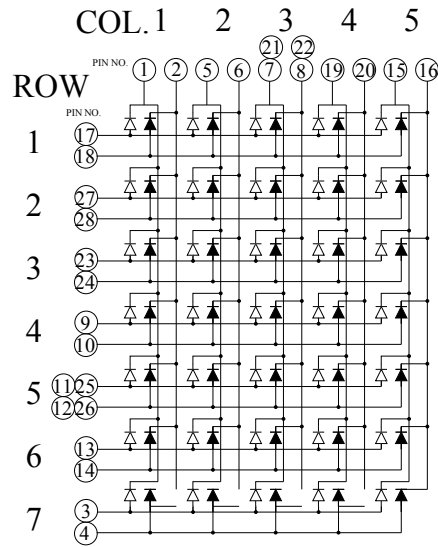

## LB05571

### CODE L

= ORANGE  
 = GREEN

### CODE I

= ORANGE  
 = GREEN