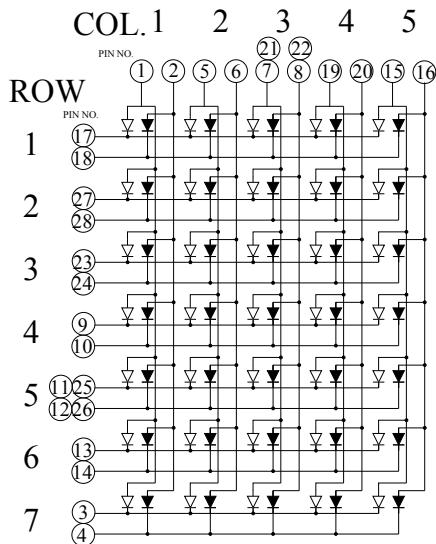

## LB05571

### CODE L

= ORANGE  
 = GREEN

### CODE I

= ORANGE  
 = GREEN