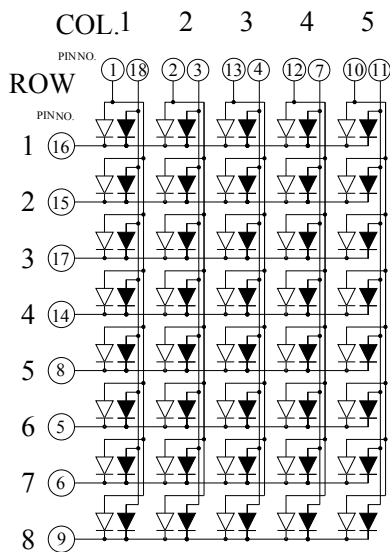

LB05581

CODE F

= ORANGE
 = GREEN

CODE C

= ORANGE
 = GREEN