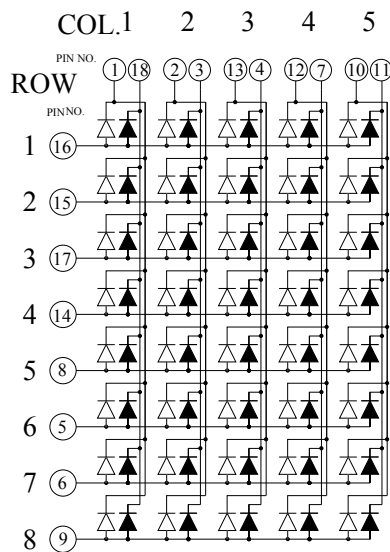

LB05581

CODE F

= ORANGE
 = GREEN

CODE C

= ORANGE
 = GREEN