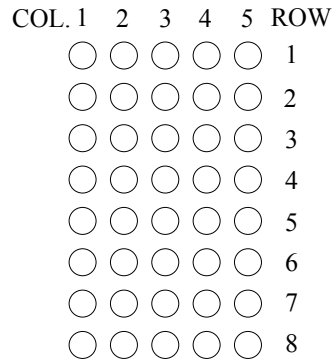

LB05581

CODE F

= ORANGE
 = GREEN

CODE C

= ORANGE
 = GREEN