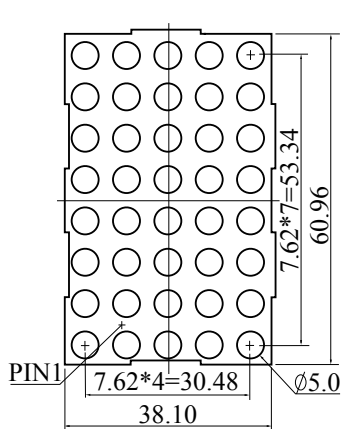

LB05581

CODE F

= ORANGE
 = GREEN

CODE C

= ORANGE
 = GREEN