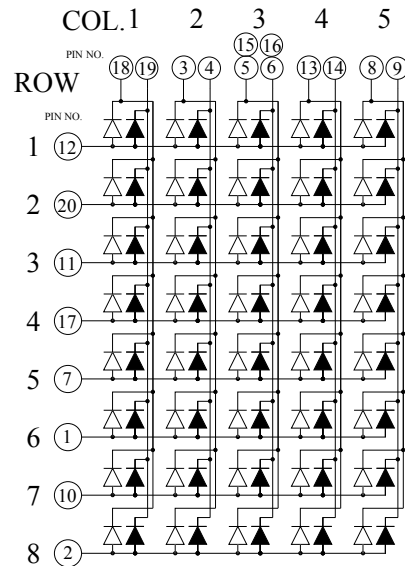

LB05581

CODE K

= ORANGE
 = GREEN

CODE H

= ORANGE
 = GREEN