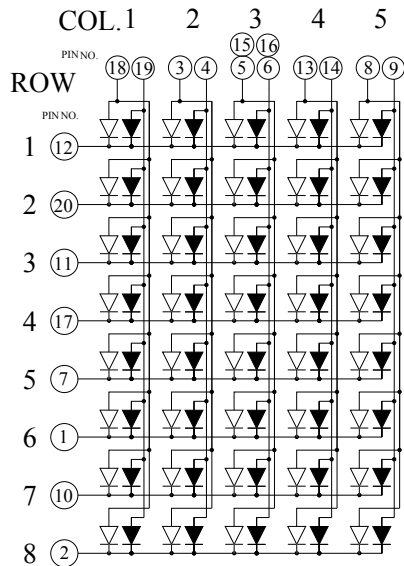

LB05581

CODE K

= ORANGE
 = GREEN

CODE H

= ORANGE
 = GREEN