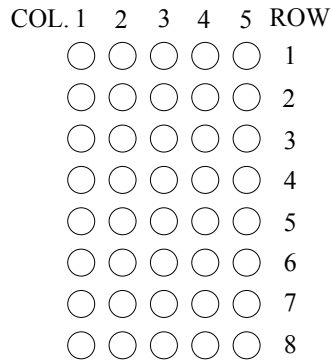

LB05581

CODE K

= ORANGE
 = GREEN

CODE H

= ORANGE
 = GREEN