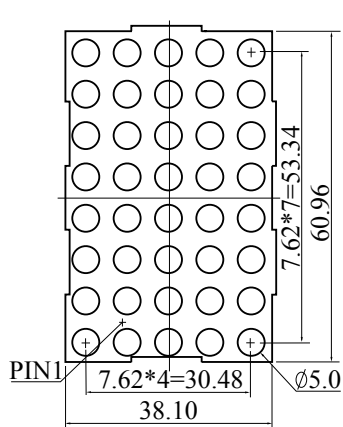

LB05581

CODE K

= ORANGE
 = GREEN

CODE H

= ORANGE
 = GREEN