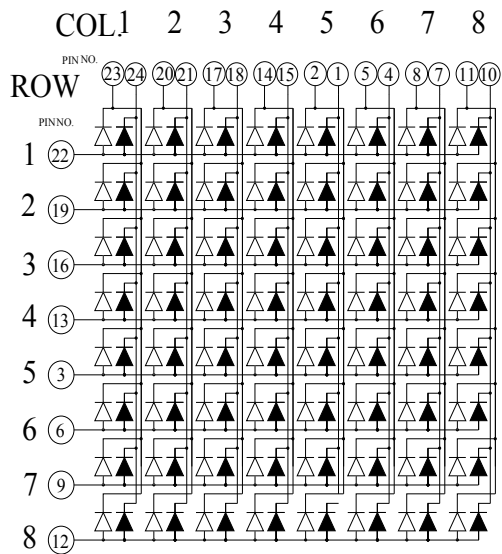

LB05881

CODE F

▶ = ORANGE
▷ = GREEN

CODE C

▶ = ORANGE
▷ = GREEN