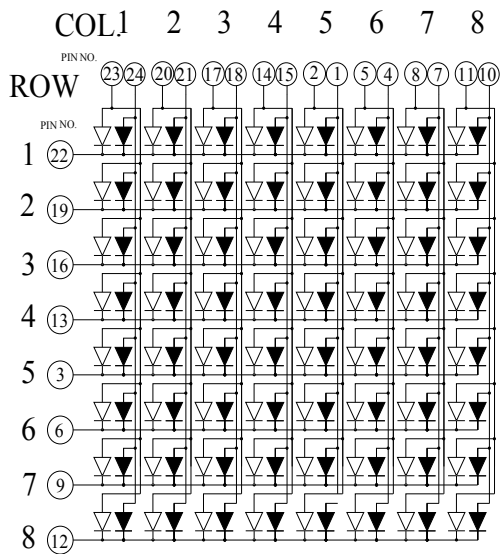

LB05881

CODE F

▶ = ORANGE
▷ = GREEN

CODE C

▶ = ORANGE
▷ = GREEN