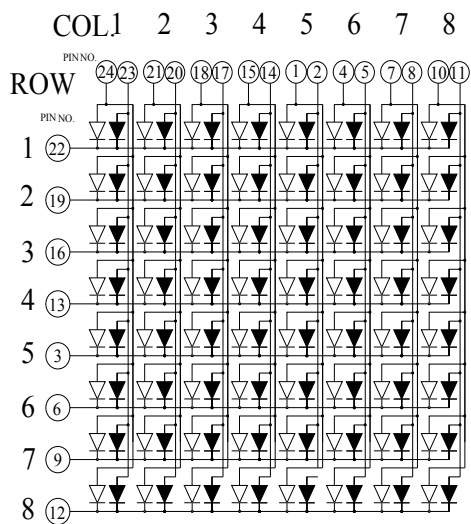

LB05881

CODE K

▶ = ORANGE
 ◀ = GREEN

CODE H

▶ = ORANGE
 ◀ = GREEN