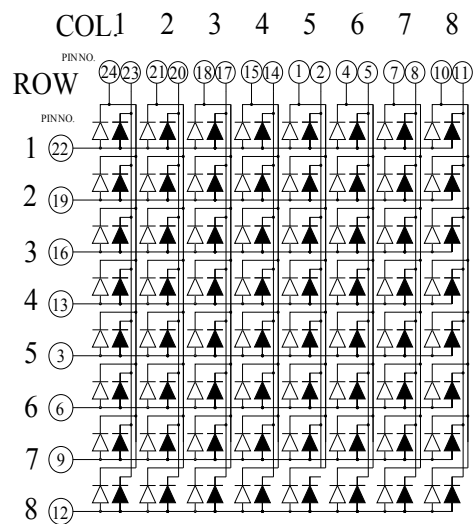

LB05881

CODE K

▶ = ORANGE
 ◀ = GREEN

CODE H

▶ = ORANGE
 ◀ = GREEN