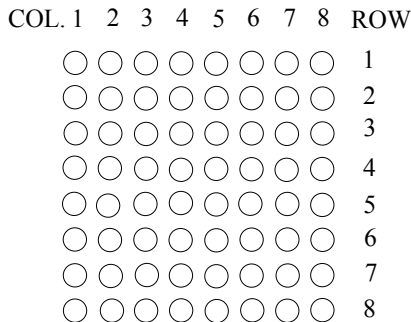

LB05881

CODE K

▶ = ORANGE
 ◀ = GREEN

CODE H

▶ = ORANGE
 ◀ = GREEN