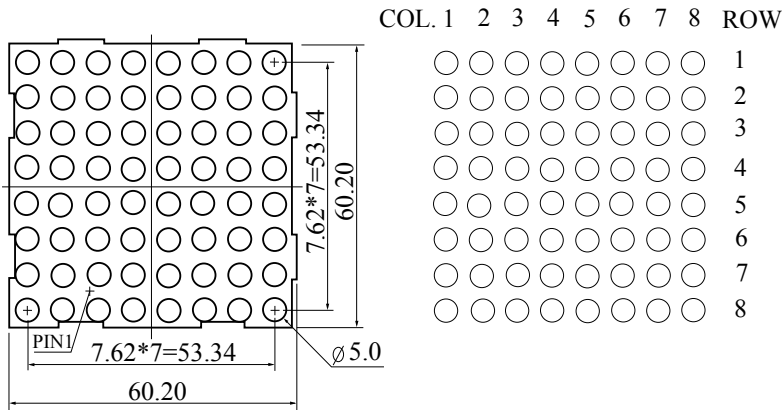

LB05881

CODE K

▶ = ORANGE
 ◀ = GREEN

CODE H

▶ = ORANGE
 ◀ = GREEN