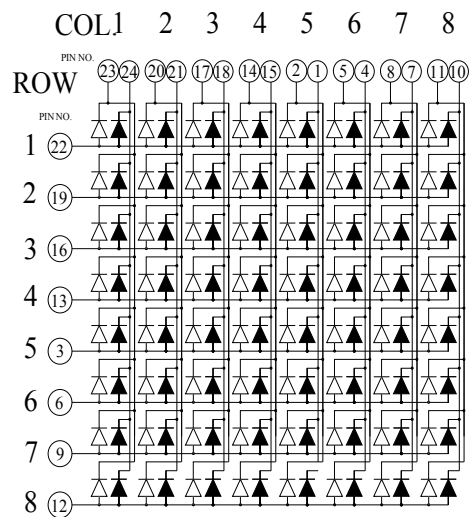

LB05883

CODE F

▲ = ORANGE
 ▼ = GREEN

CODE C

▲ = ORANGE
 ▼ = GREEN