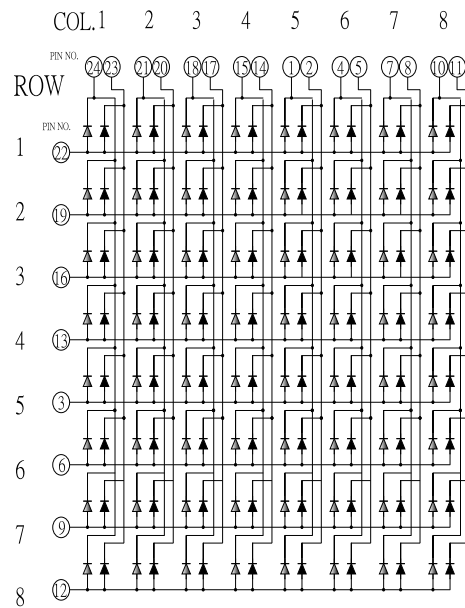

LB05885

CODE H

—▷ = GREEN
 —▷ = ORANGE

CODE K

—▷ = GREEN
 —▷ = ORANGE