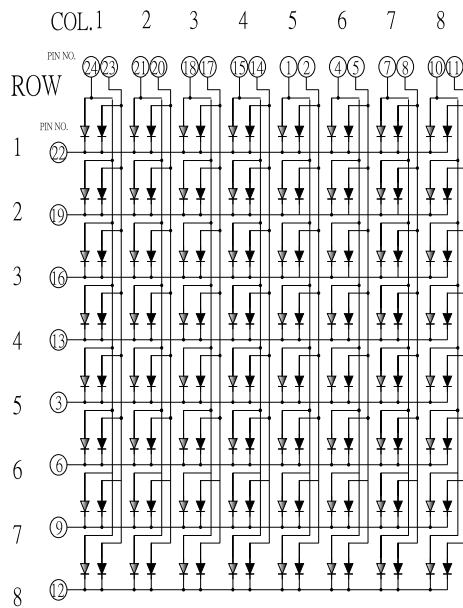

LB05885

CODE H

—▷ = GREEN
 —▷ = ORANGE

CODE K

—▷ = GREEN
 —▷ = ORANGE