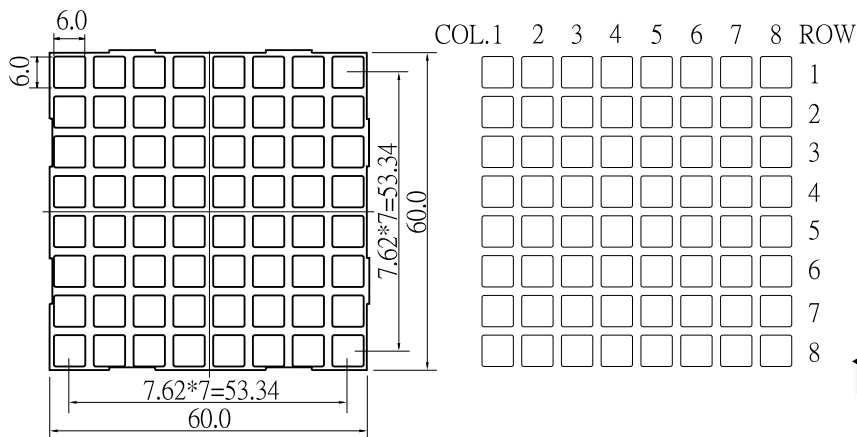

LB05885

CODE H

—▷ = GREEN
 —▷ = ORANGE

CODE K

—▷ = GREEN
 —▷ = ORANGE