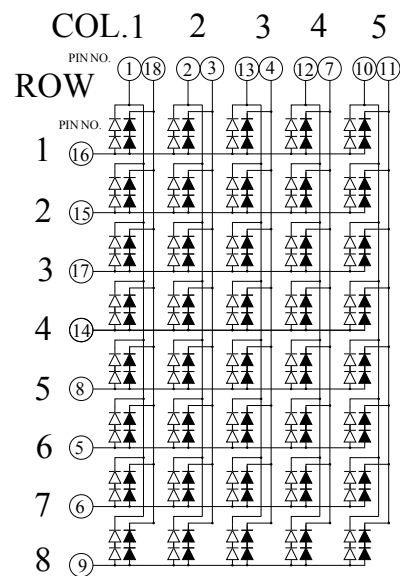

LB07581

CODE K

=GREEN
 =ORANGE

CODE H

=GREEN
 =ORANGE