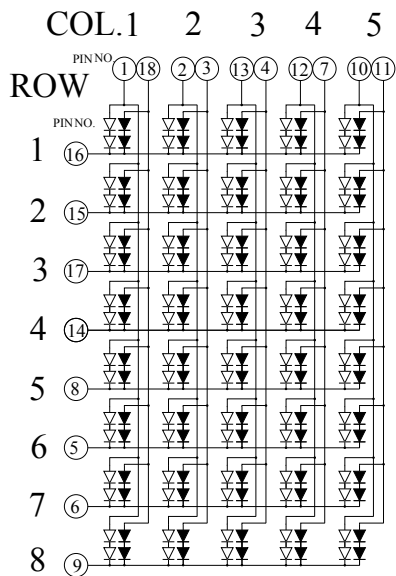

LB07581

CODE K

=GREEN
 =ORANGE

CODE H

=GREEN
 =ORANGE